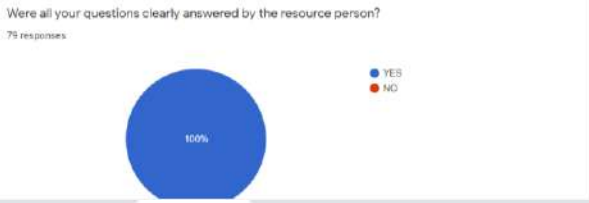

Any other suggestions for improvement?
60 responses

- nil
- Nil
- Good

Any other suggestions for improvement?
60 responses

- Nice
- It was too good, and useful
- very informative session
- Nice Presentation, Highly informative session. Thank you
- too much contents
- Excellent