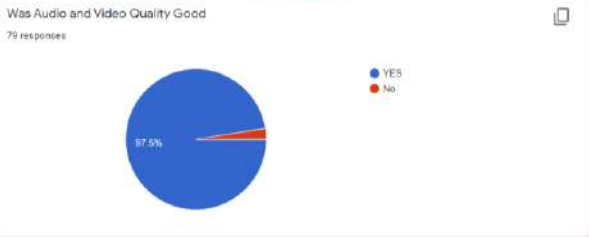

Any other suggestions for improvement?
60 responses

- nil
- Nil
- Good

Any other suggestions for improvement?
60 responses

- Nice
- It was too good, and useful
- very informative session
- Nice Presentation, Highly informative session. Thank you
- too much contents
- Excellent