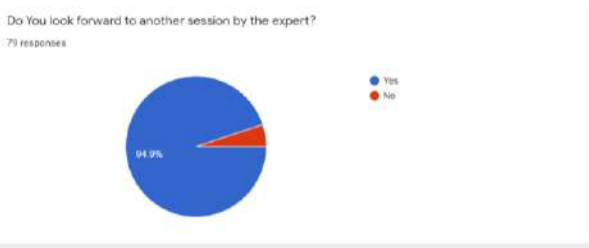

Any other suggestions for improvement?
60 responses

- nil
- Nil
- Good

Any other suggestions for improvement?
60 responses

- Nice
- It was too good, and useful
- very informative session
- Nice Presentation, Highly informative session. Thank you
- too much contents
- Excellent