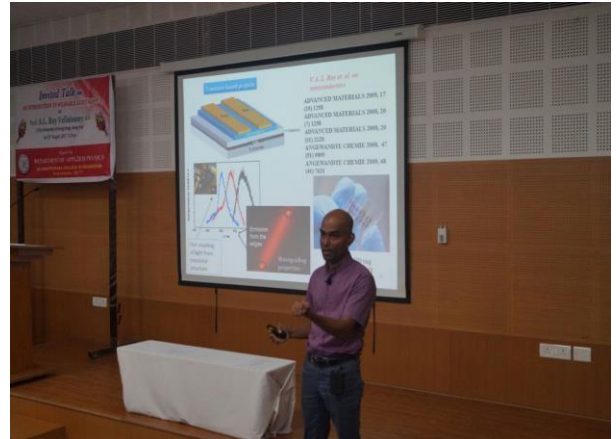

*Time: 1.00PM to 2.30 PM*

*Prayer song*

*Welcome address*

*Introducing Chief Guest*

*Technical talk by chief guest*

*Vote of Thanks*

*National Anthem*

A guest lecture was organized by ECE association on **23rd August 2017**. The guest being **Prof. A.L. Roy Vellaisamy Ph.D**, City University of Hong kong, Hong Kong. The event started with a prayer song followed by the introduction of the chief guest and it was presided over by **Dr. S. Ganesh Vaidyanathan, Principal**. The speaker spoke about the topic "**An Introduction to Wearable Electronics**". The lecture was highly informative and covered various aspects of sensors. The session was very interesting and introduced the student, a very unique field of technology. The lecture concluded with vote of thanks and presentation of the memento to the chief guest by **Dr.R.Gayathri**, ECA Coordinator.